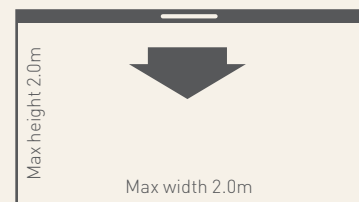

Phantom Screens (UK) Limited
23 King Street Industrial Estate,
Langtoft, Peterborough, PE6 9NF
www.phantom-screens.co.uk

© Phantom Screens (UK) Ltd 2015.
™ are trademarks of Phantom Mfg (Int'l) Ltd.
V2.001/15