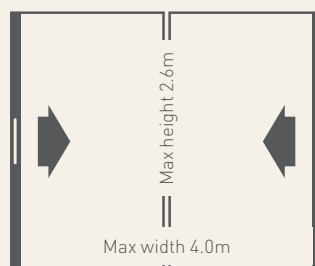

COLOURS & SIZES

Distinction screens can be finished in any RAL colour to match existing décor.

Single Panel

Double Panel

MESH

Distinction screens feature our fold-away pleated 18/16 mesh which provides insect protection and up to 55% solar shading.