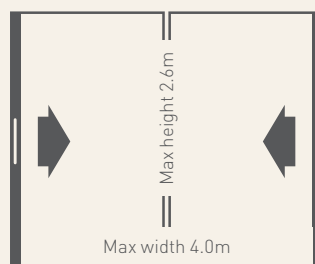

COLOURS & SIZES

Distinction screens can be finished in any RAL colour to match existing décor.

Single Panel

Double Panel

MESH

Distinction screens feature our fold-away pleated 18/16 mesh which provides insect protection and up to 55% solar shading.